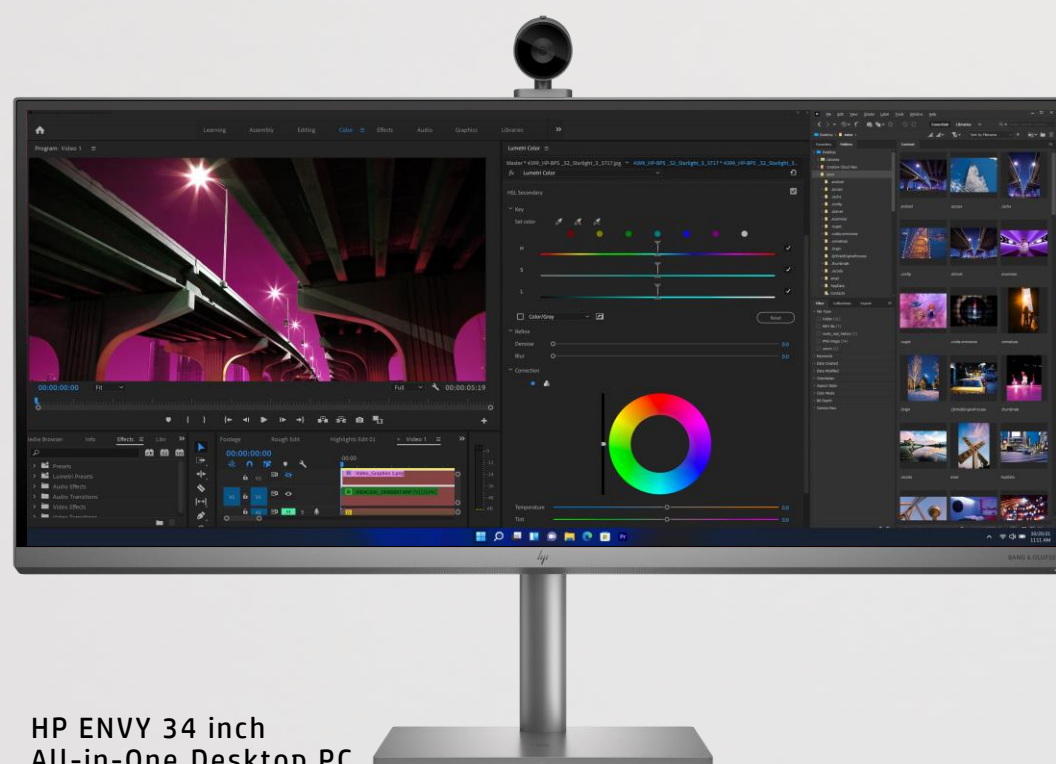

HP ENVY All-in-One

NEW WAYS TO COLLABORATE IN A HYBRID LIFE

Designed by Creators for Creators

NEW

HP ENVY 27 inch
All-in-One Desktop PC

HP ENVY 34 inch
All-in-One Desktop PC

Easily attaches via magnets

Be seen from your best angles