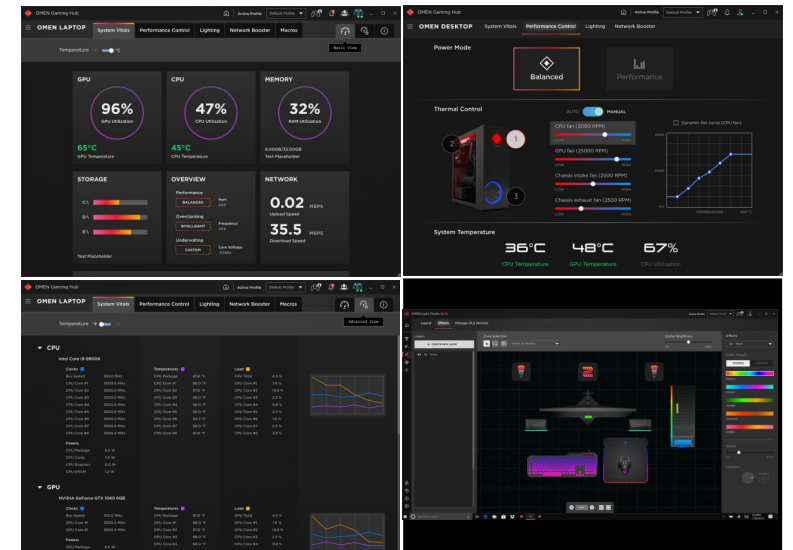

DESIGN AND USAGE FOCUS AREAS

THERMAL INNOVATION

CUSTOMIZABILITY / FUTURE PROOFING

OVERALL USER EXPERIENCE
(HARDWARE & SOFTWARE)