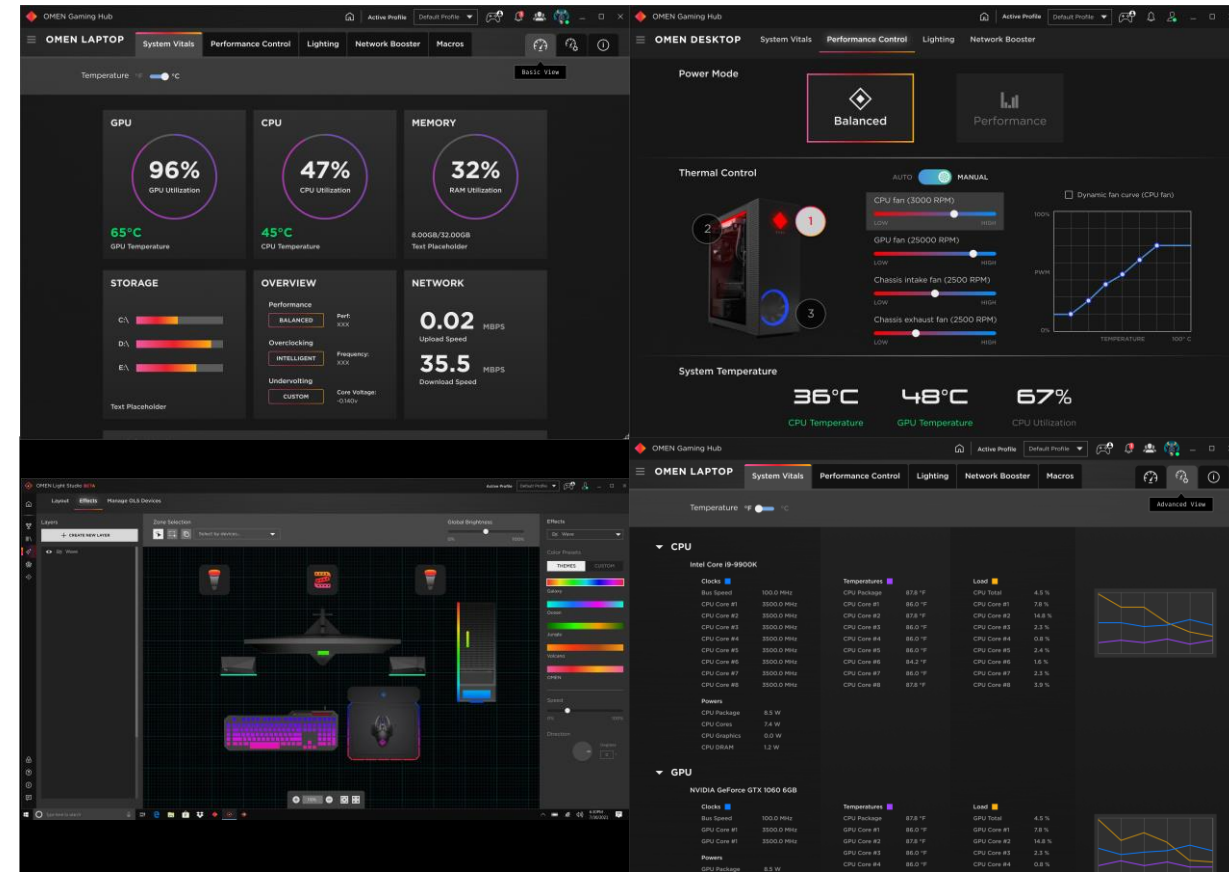

OVERALL USER EXPERIENCE

OMEN Gaming Hub - Hardware related features

- Advanced System Vitals*
- Network Booster
- Lighting (Basic or OMEN Light Studio)
  - Basic lighting can control up to 8 lighting zones
  - OMEN Light Studio V2 will support specific ARGB individual LED tuning with lighting effect

OMEN Gaming Hub - Services related features

- Homepage: Easily navigate and discover new and existing features
- Gallery: Gorgeous wallpaper selection
- My Games: Launcher/ Game time
- Oasis: A simpler, secure, and optimized experience for gaming