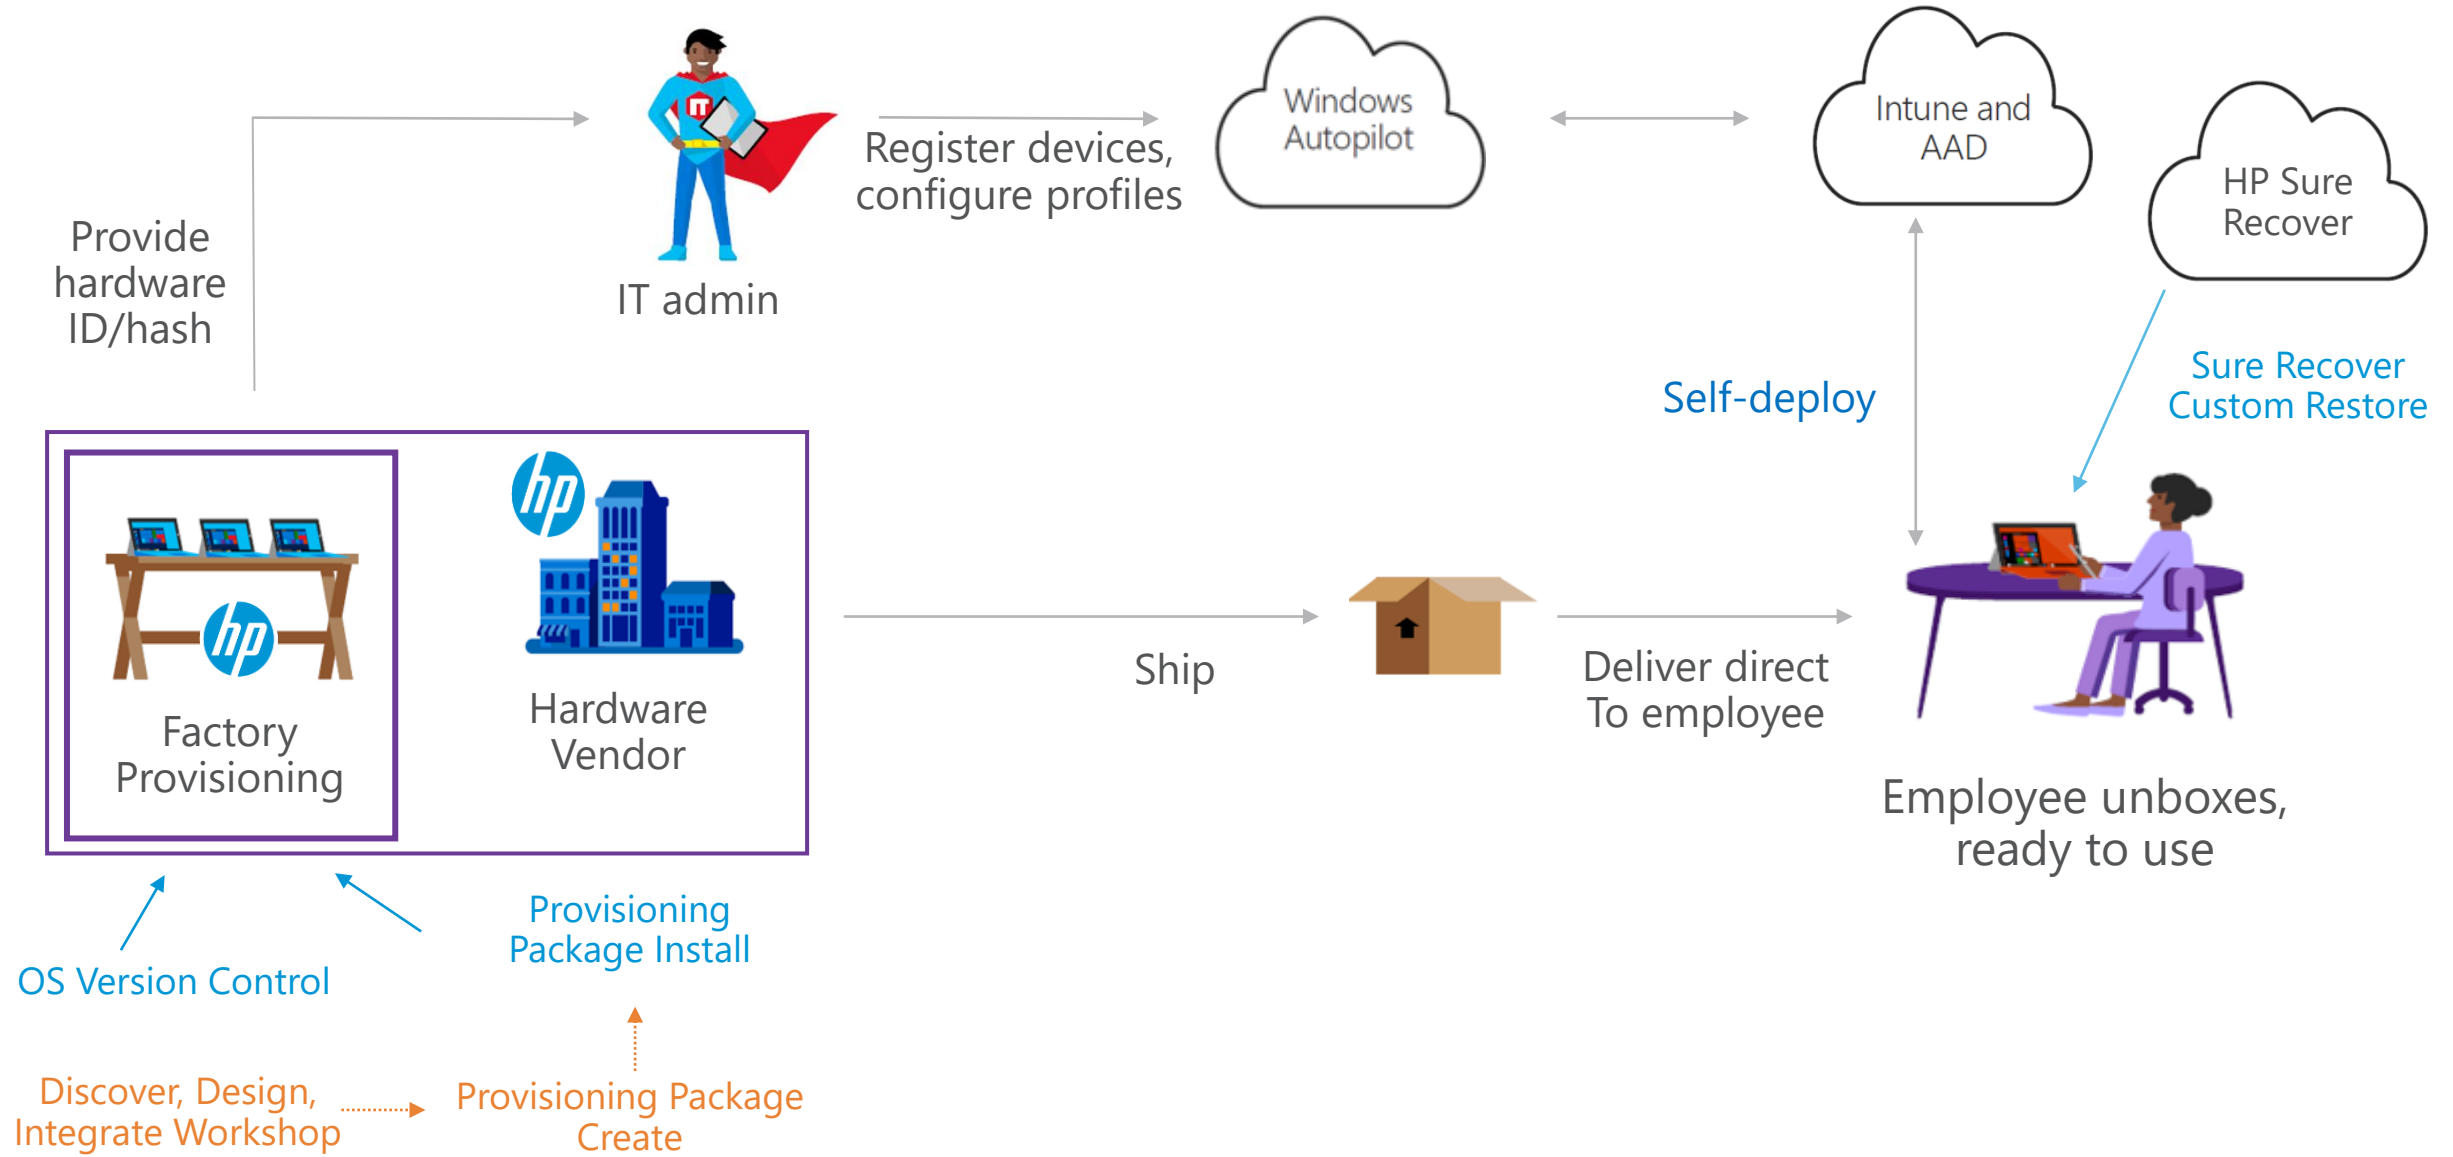

HP Services supporting Modern Management