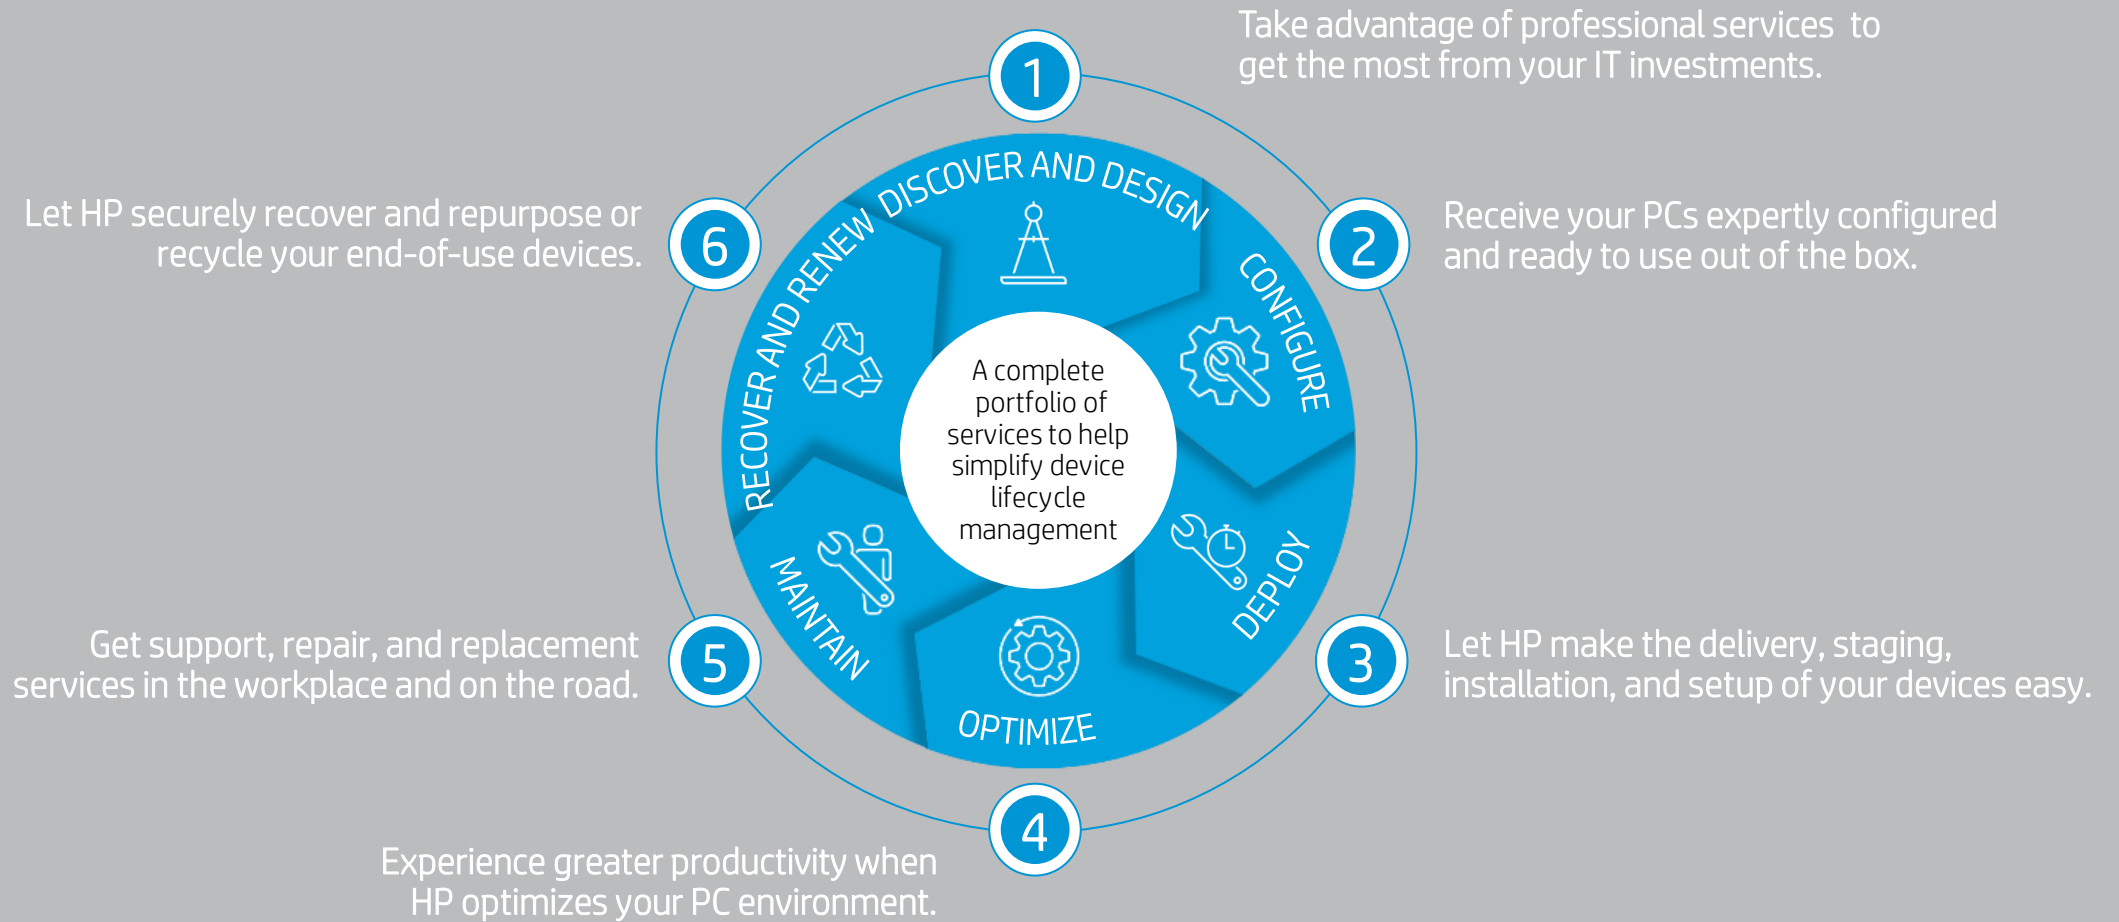

HP Endpoint Deployment Services

Elisabeth Sangill & Kenneth Regaard Jensen

Solutions for every stage of the device lifecycle

HP Device Provisioning Services

Approach & Tools	Image	Static / Offline	Dynamic / Online
<p data-bbox="377 462 545 508">Legacy</p> 	<p data-bbox="812 462 1235 508">Custom/Corporate</p> 	<p data-bbox="1454 394 1735 425">Factory Image Load</p> 	<p data-bbox="1995 394 2321 425">Dynamic Configuration</p> 

Journey to Modern Management

A workplace IT transformation combines cloud-based management and security features to empower users to be secure and productive on any device – anywhere.

HP Device Provisioning Services

Approach & Tools	Image	Static / Offline	Dynamic / Online
<p>Legacy</p> 	<p>Custom/Corporate</p> 	<p>Factory Image Load</p> 	<p>Dynamic Configuration</p> 
<p>Modern</p> 	<p>Clean OEM</p> 	<p>Provisioning Package Install</p> 	<p>Device Provisioning Connect</p> 