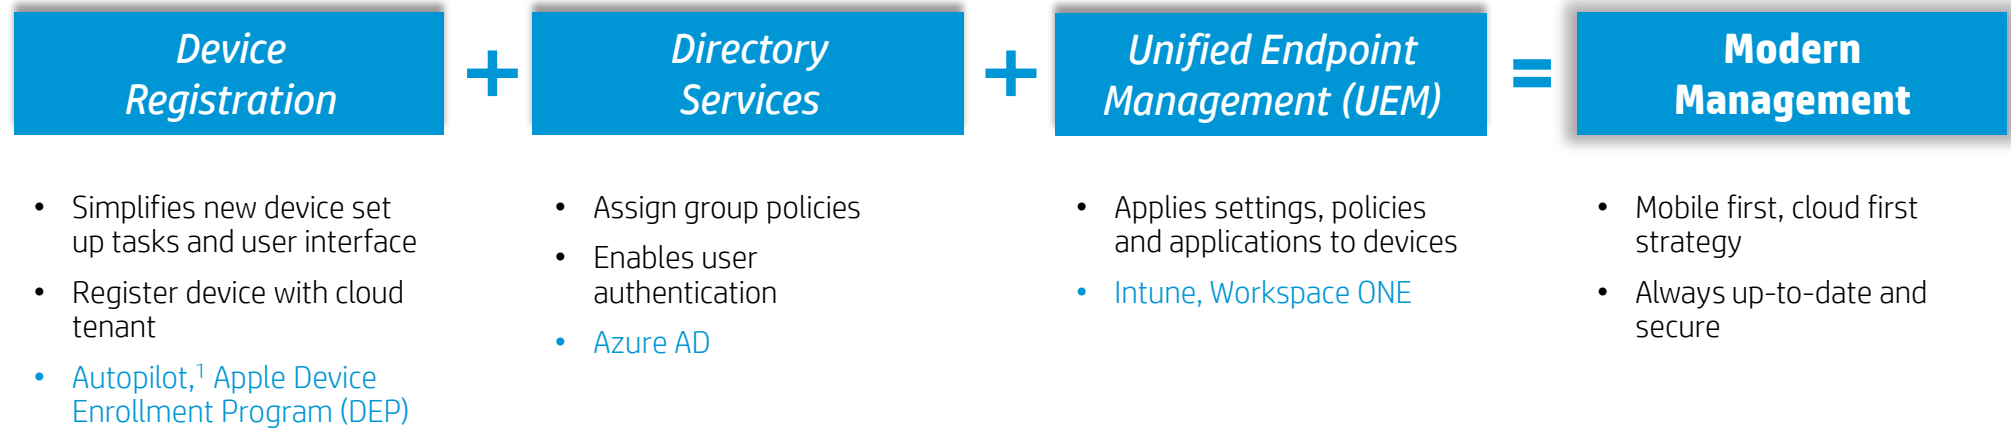

HP Endpoint Deployment Services

Elisabeth Sangill & Kenneth Regaard Jensen

Solutions for every stage of the device lifecycle

HP Device Provisioning Services

Approach & Tools	Image	Static / Offline	Dynamic / Online
<p data-bbox="377 462 545 508">Legacy</p> 	<p data-bbox="812 462 1235 508">Custom/Corporate</p> 	<p data-bbox="1454 394 1735 425">Factory Image Load</p> 	<p data-bbox="1995 394 2321 425">Dynamic Configuration</p> 

Journey to Modern Management

A workplace IT transformation combines cloud-based management and security features to empower users to be secure and productive on any device – anywhere.

HP Device Provisioning Services