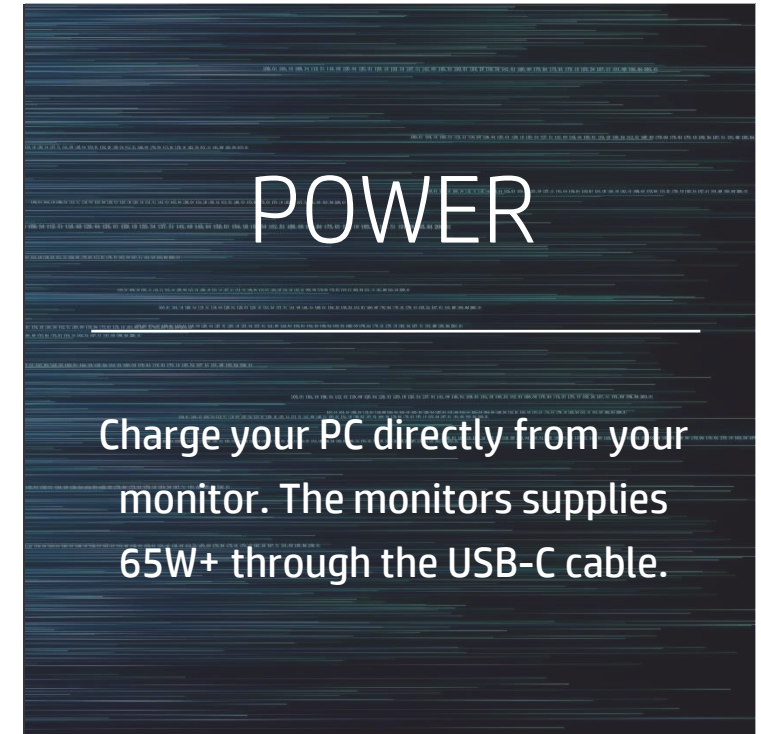

ONE CABLE DOES IT ALL

USB-C® VIDEO, DATA, AND POWER

86%
USB-C® adoption
rate in laptop PCs
by 2022¹⁰

Clean up your workspace by reducing cables. Instead of needing three separate cables, now a single USB-C cable does it all- transmits video and data from your laptop to monitor while charging your laptop at the same time.